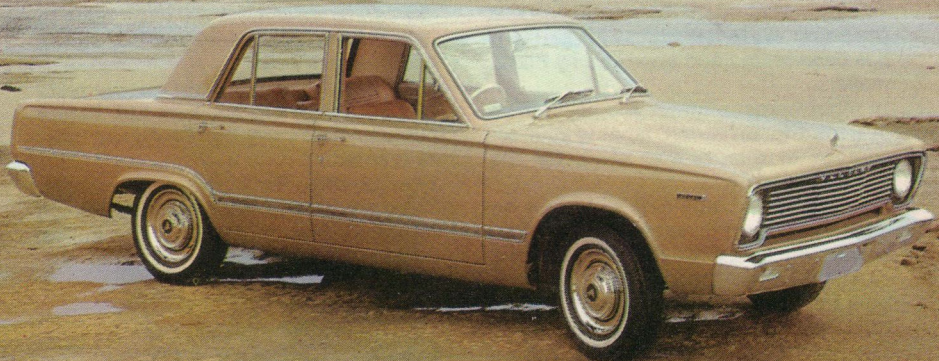

MAKE THE CHANGE FOR GOOD . . .

step up to **Valiant!**

A step up to the handsome Valiant Regal (or Regal Safari) is to have added luxury and distinction in motoring and at a practical, business-like price. Better still, your investment holds its high value. With Valiant Regal 225 you have performance, safety, Torsion-bar smoothness and stability, that are hard to match in any class—The best of all automatic transmissions, 3-speed Torqueflite—Luxury sponge vinyl upholstery, individual, contoured front seats, front and rear seat folding centre armrests, carpeted floors, heater, demister, windscreen washers, Prismatic interior rear view mirror, White-wall tyres, de luxe wheel covers, etc., etc. Priced from \$3050 (£1525) tax inc. it is an attractive proposition for people who used to pay a lot more for a prestige car.